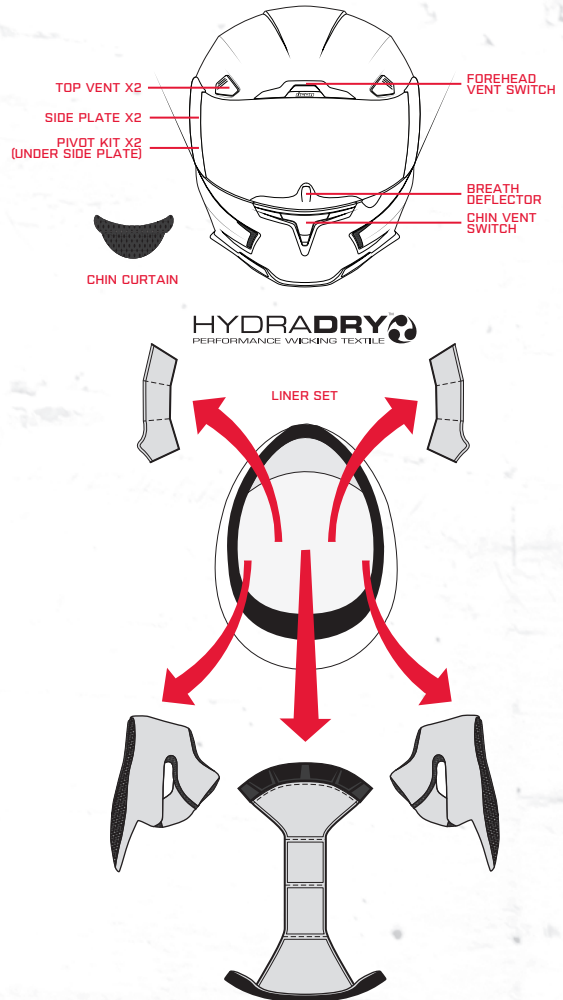

AIRFRAME PRO™ CHIN CURTAIN

Part Number	Description	Price
0134-1855	Airframe Pro Chin Curtain Black	

AIRFRAME PRO™ BREATH DEFLECTOR

Part Number	Description	Price
0134-1393	Airframe Pro Breath Deflector Black	
0134-1394	Airframe Pro Breath Deflector White	

AIRFRAME PRO™ CHIN VENT SWITCH

Part Number	Description	Price
0133-0878	SWITCH CHIN AFP BLACK	

AIRFRAME PRO™ FOREHEAD VENT SWITCH

Part Number	Description	Price
0133-0879	SWITCH FRHEAD AFP BLACK	

AIRFRAME PRO™ TOP VENT SWITCH

Part Number	Description	Price
0133-0880	SWITCH TOP AFP BLACK X2	

AIRFRAME PRO™ SIDEPLATES

Part Number	Color	Price
0133-0672	Gloss Black	
0133-0676	Gloss White	
0133-0677	Rubstone Black	
0133-0861	Pleasuredome 2	
0133-0862	Pharaoh	

AIRFRAME PRO™ PIVOT KIT

Part Number	Color	Price
0133-0671	BLACK	
0133-0670	WHITE