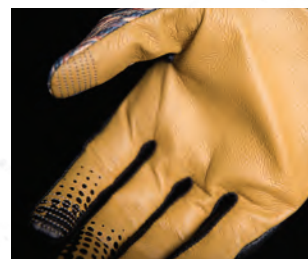

TOUCHSCREEN THUMB AND INDEX FINGER

COMPLETE THE LOOK